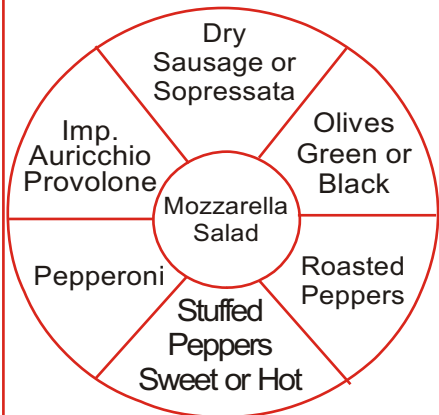

Playoff & Superbowl Specials Order Now!

Antipasto Cubes

12 Inch Serves 10-12 Guests
\$ 50.00
16 Inch Serves 20-25 Guests
\$ 100.00

Homemade Appetizers

- Shrimp Platters
- Baked Stuffed Clams
- Crab Cakes
- Spinach Pie
- Italian Egg Rolls
- Pulled Pork Egg Rolls
- Pigs In The Blanket
- Stuffed Mushrooms
- Potato Croquettes
- Rice Balls, Meatballs
- Tomato Bruschetta
- Bruschetta Bread
- Eggplant Asparagus Rollatini
- Broccoli or Cauliflower Tempura
- Stuffed Breads